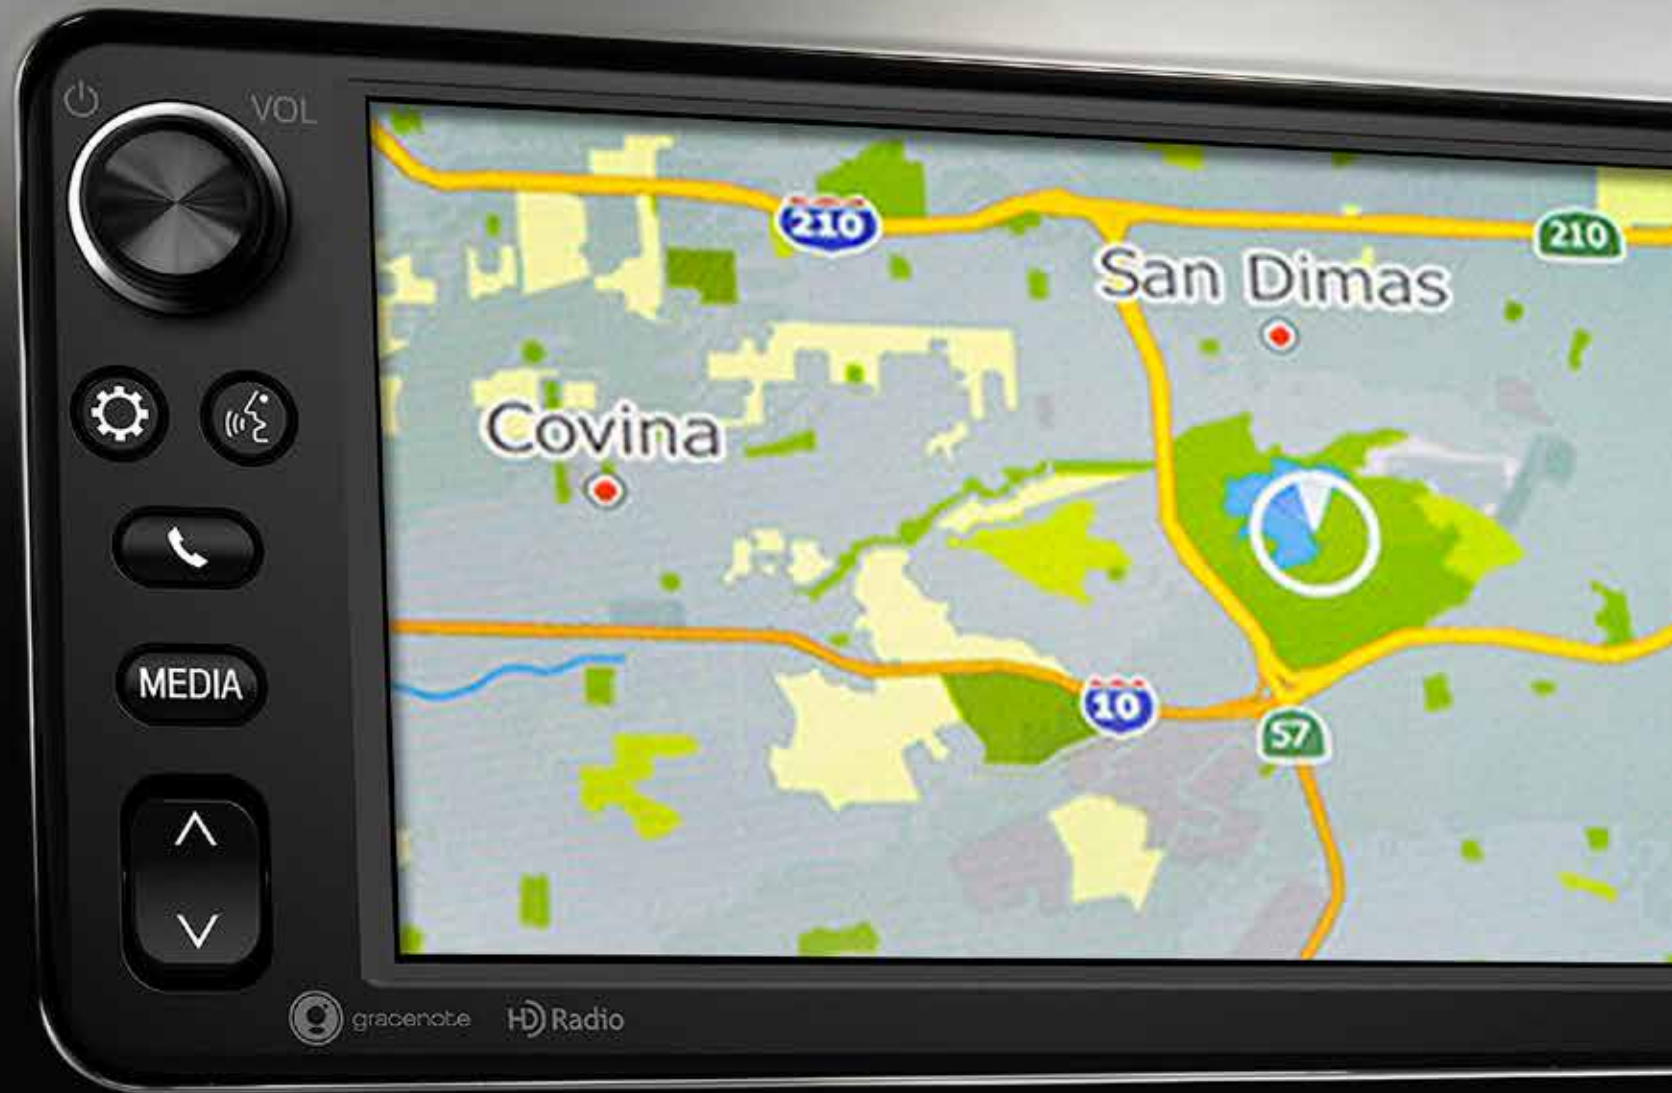

DISPLAY AUDIO WITH NAVIGATION

You know where you're going. Find the best way there with Display Audio with Navigation⁵. Featuring dynamic maps with route overlay, voice commands, and turn-by-turn directions with geo-located points of interest, your trip just became easy.

- Display Audio with Navigation features Aha™⁶ available from Harman on iTunes®⁷ and Google Play®⁸
- Push-to-Talk recognizes navigation, media, and phone commands, including a new one-shot destination feature, which allows you to say the entire address without pausing⁷
- Designed for the vehicle, as well as touch-sensitive screens of smartphones and tablets, Aha™ features clear, simple menus to access:
  - Over 100,000 Internet radio stations, podcasts and audiobooks⁹
  - Personalized music channels
  - Sports, tech, business and international news
  - Social media like Facebook™ and Twitter™
  - Location Based Services like Yelp!™ and TripAdvisor® to find local restaurants, coffee, hotels, and weather
- Installation can be completed at time of purchase, or at a later date. See your dealer for details.

^{5, 6, 7, 8 & 9} See numbered disclosures on page 23