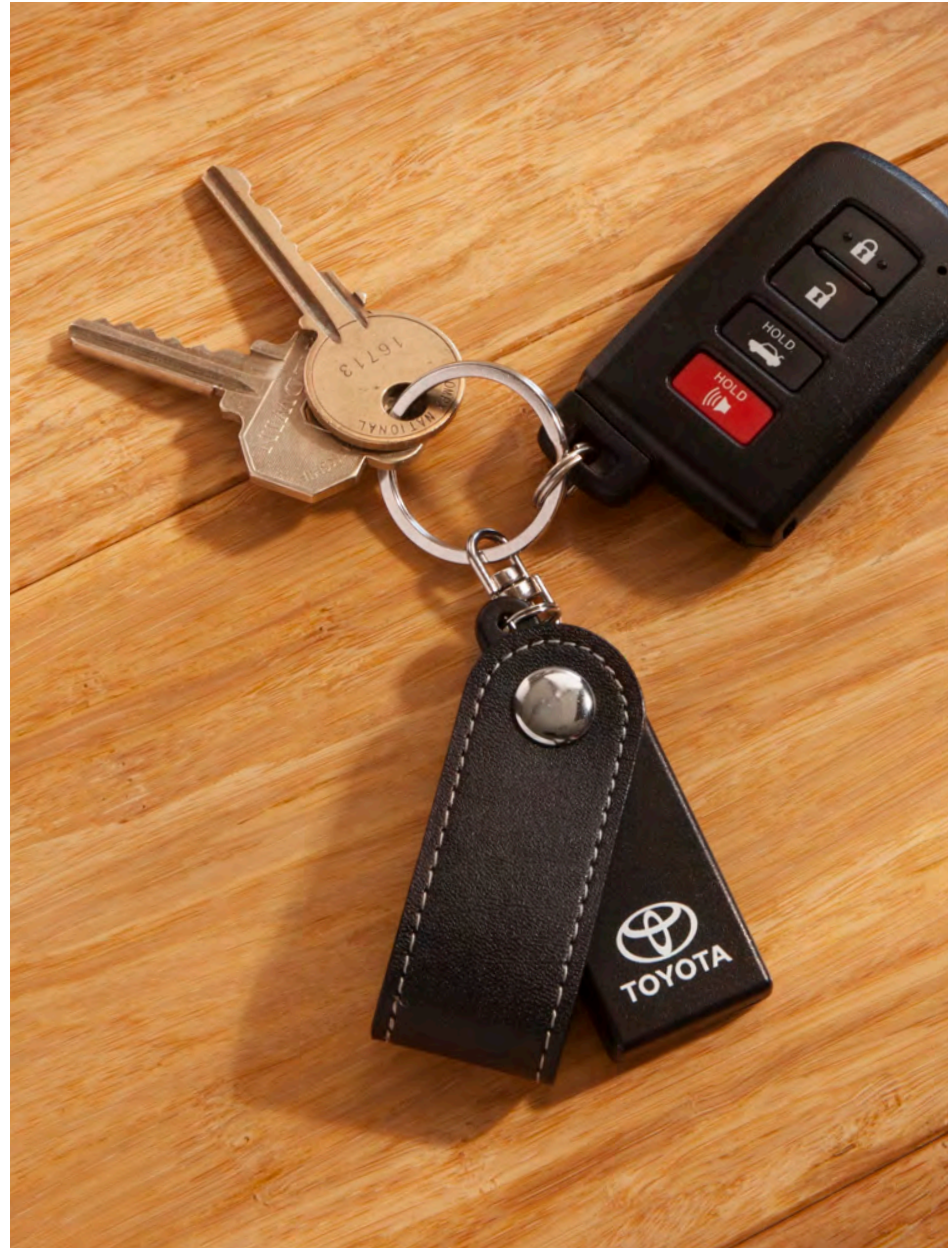

See footnote 4 in disclosure section on back cover.