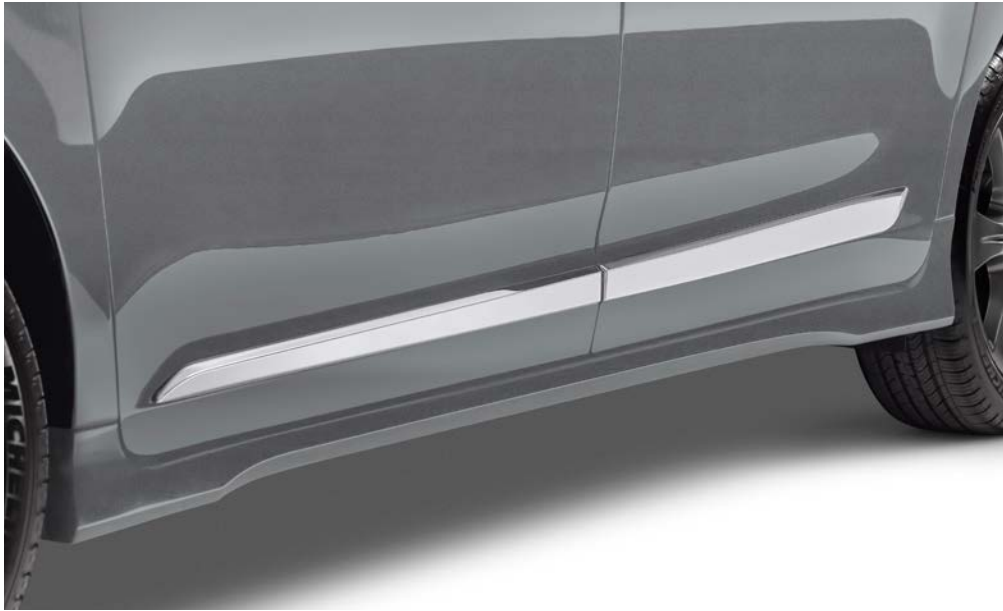

toyota.com/accessories

Lower Door Moldings

The gleaming chrome lower door moldings provide a stylish look to your Sienna.

- Designed and contoured for an ideal fit to your new Sienna