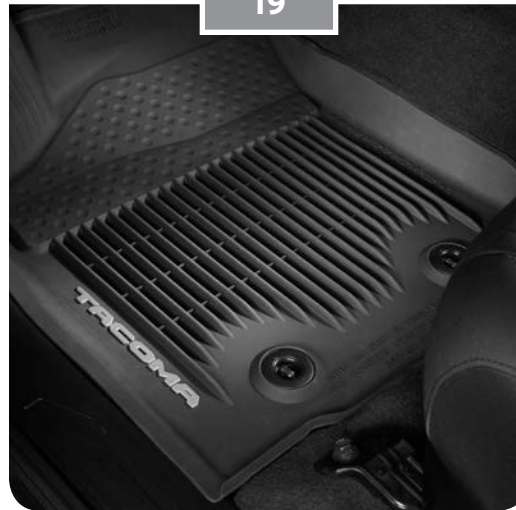

INTERIOR

19

Upgrade your interior with high-quality accessories that offer additional comfort and protection. They are the only Tacoma accessories that meet or exceed the uncompromising quality standards set by Toyota.