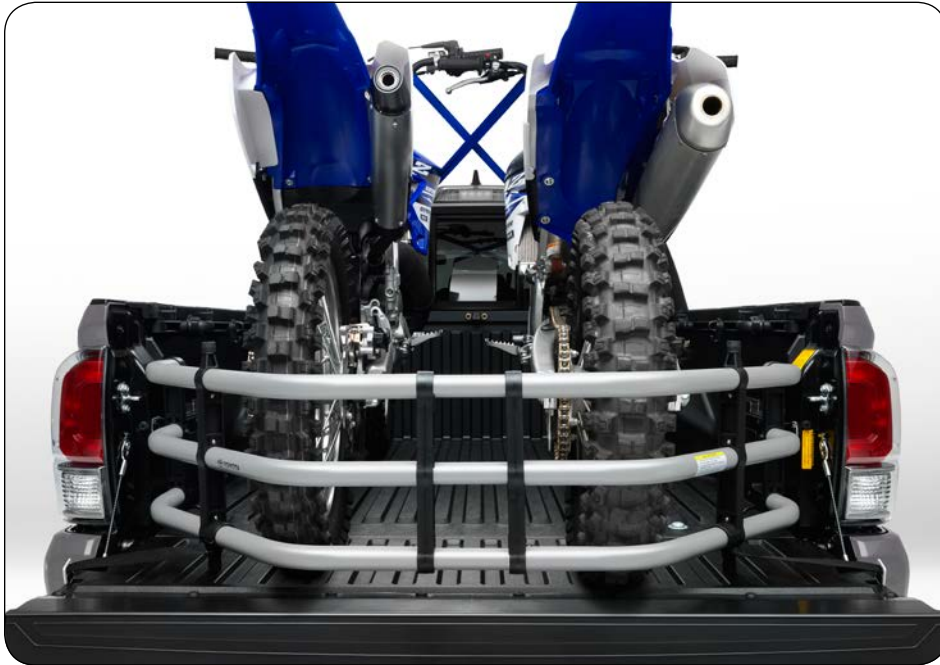

EXTERIOR ACCESSORIES

toyota.com/accessories

BED EXTENDER⁵

Truck bed not big enough? No problem. With the tailgate down, our bed extender increases bed length by two feet to help fit your longboards and other bulky items. Or you can leave the tailgate up and use it to secure smaller objects.

- Powder coat finish enhances appearance and durability
- Taillights remain visible when in use, in compliance with DOT lighting requirements
- Bed extender cannot be removed when tailgate is up and locked
- Angle-release mounting brackets enable easy installation or removal
- Adjustable strap latches ensure the bed extender is secured to the tailgate when down