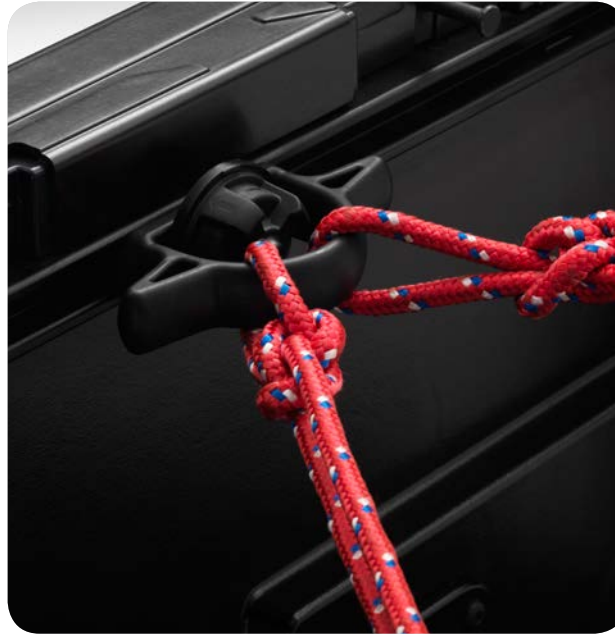

CARGO NET EXTERIOR⁵

This outdoor-grade cargo net is perfect for keeping smaller, lightweight items from sliding around or getting damaged.

- Easy installation attaches to hooks and tabs in cargo area
- Rotates for various configurations including lying flat above cargo
- Elastic-mesh netting is durable and stain-resistant

EXTERIOR ACCESSORIES

toyota.com/accessories

TRUCK BED D-RINGS

Secure your cargo with confidence, thanks to these loop and bolt D-rings.

- Can be used with ratchet-type tie-downs or heavy-gauge rope
- Constructed from durable steel and painted black for an integrated look

BED CLEATS

Secure your gear and head out with confidence, knowing that each bed cleat will hold up to 110 lb.

- Fully adjustable, the bed cleat slides along the vehicle's bed rail system using a spring-loaded, twist/locking clamp to hold it in place
- Made of sturdy black-nylon material, each bed cleat measures approximately 6 x 1-in.

MINI TIE-DOWNS WITH HOOKS⁶

Organize and secure your equipment with these adjustable mini tie-downs with hooks, composed of sturdy black nylon for durability.

- Each mini tie-down measures 2 x 1-in. and holds a maximum load of 110 lb. each—a total of 220 lb. for the set of two
- Hooks are rated up to 50 lb.
- Tie-downs slide along the bed rail system and are held firmly in place by an inner tension spring