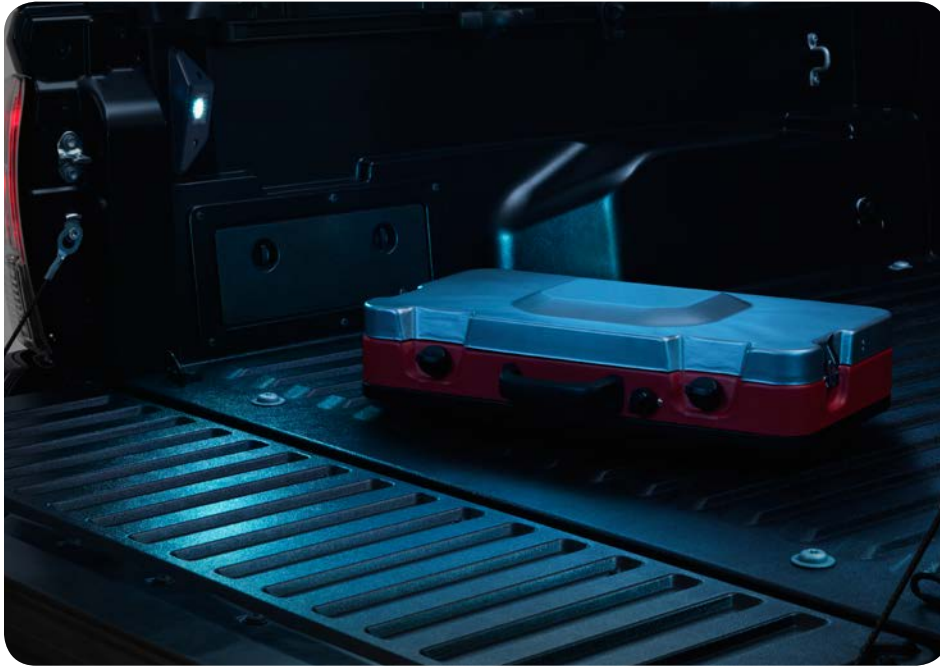

EXTERIOR ACCESSORIES

toyota.com/accessories

BED LIGHTING KIT

Why go fumbling in the dark when you don't have to? The bed lighting kit will effectively light up your truck bed so you can actually see what you're loading and unloading.

- High-performance LED truck bed lighting helps improve cargo management at night or in dark locations
- Two separate light assemblies each including six LEDs—on the inside bed walls and near the rear of the cargo area—provide excellent light distribution while loading and unloading
- Precise placement angles illuminate toward important cargo locations
- Constructed of high-quality, durable materials