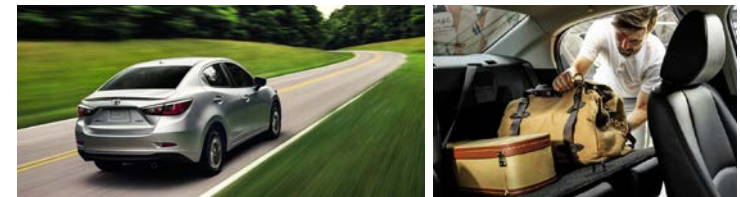

Enhance interior capability and convenience.

toyota.com/accessories