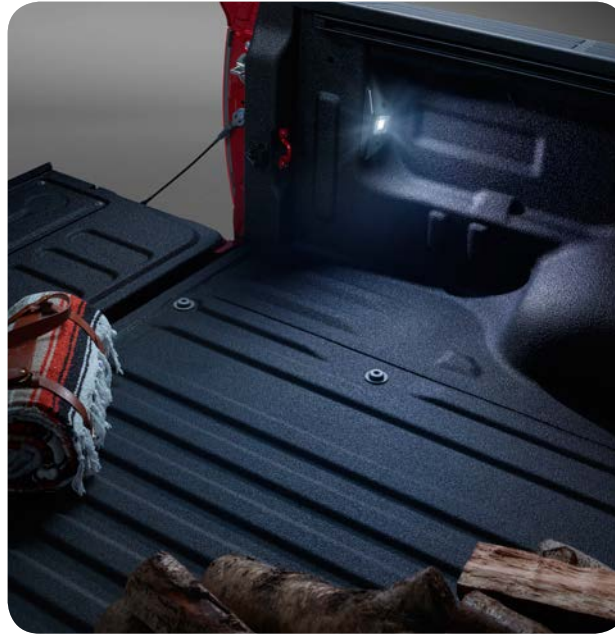

### DOOR EDGE GUARDS

Help prevent door edge dings and chipped paint with this protective finishing touch.

- Thermoplastic-coated stainless steel is precisely matched to the exterior finish
- Compression-fitted to door edge contours
- Blend seamlessly to complement exterior styling