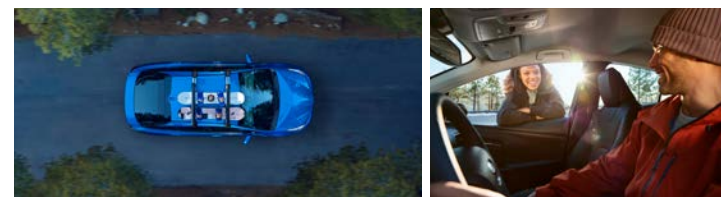

Accessories designed around the way you live.

toyota.com/accessories