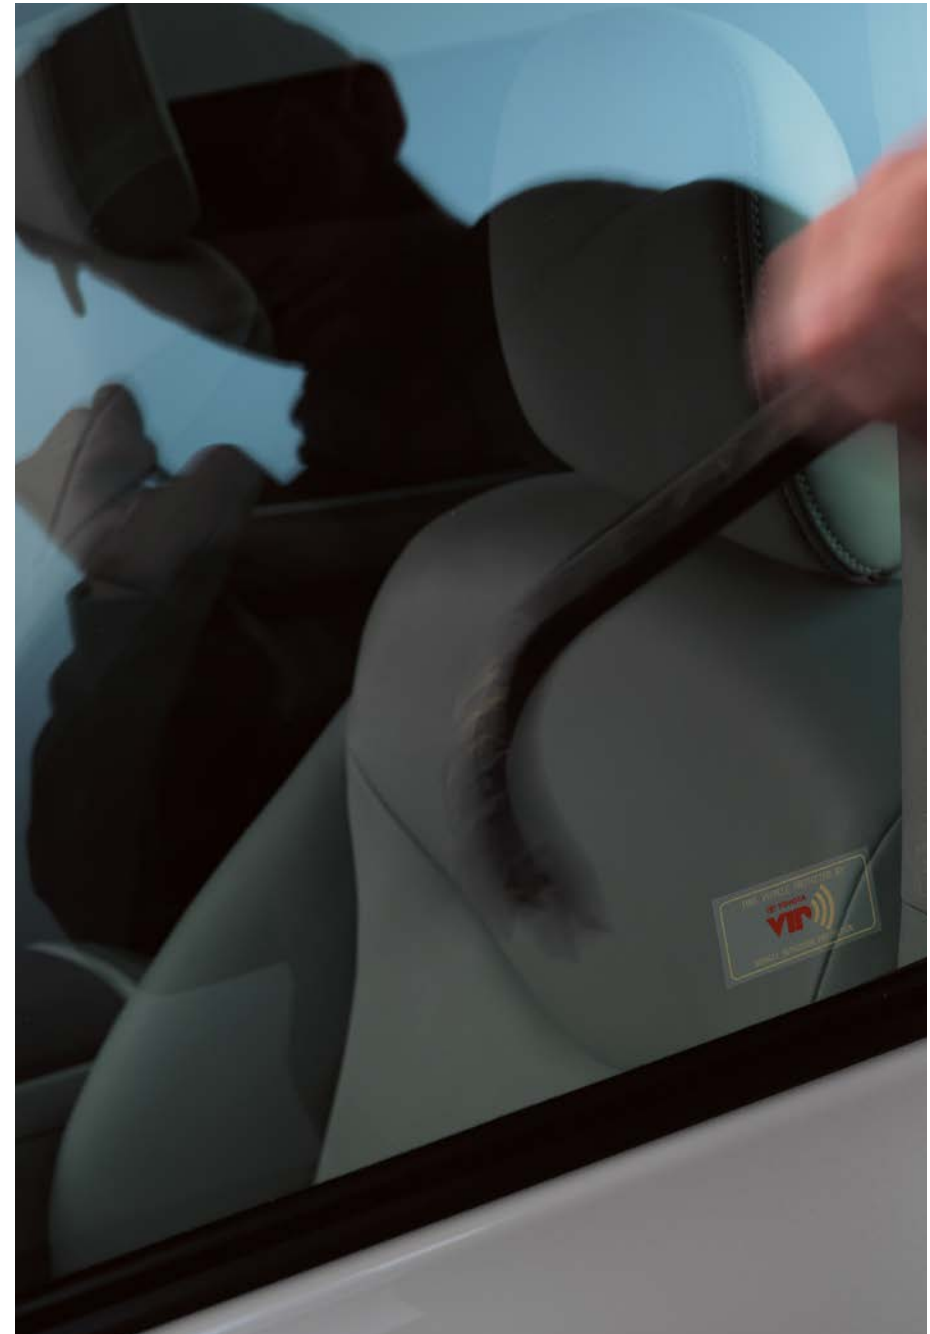

toyota.com/accessories

Security System

When it comes to peace of mind, the Security System is the ideal addition.

- Integrates with the keyless entry system—no need for an additional remote
- Includes automatic rearming, door-ajar warning, interior light activation, panic alarm, rolling code technology and disabling of the starter
- Features glass breakage sensor (GBS) with a highly sensitive microphone that detects the sound frequency of an object striking on glass or glass breakage
- Alarm activates when someone tries to force open a door or glass is broken