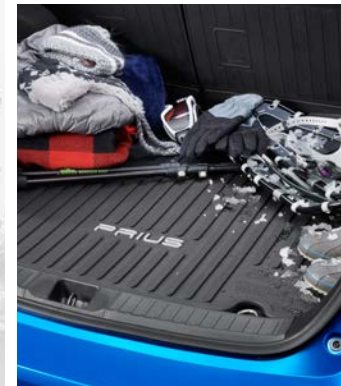

## Express yourself with Genuine Toyota Accessories.

We made your Prius sporty and fun to drive. And now you can enhance that sporty feeling with Genuine Toyota Accessories. They're the only accessories exclusively designed and manufactured by Toyota so you can enjoy more style, comfort, convenience and protection.